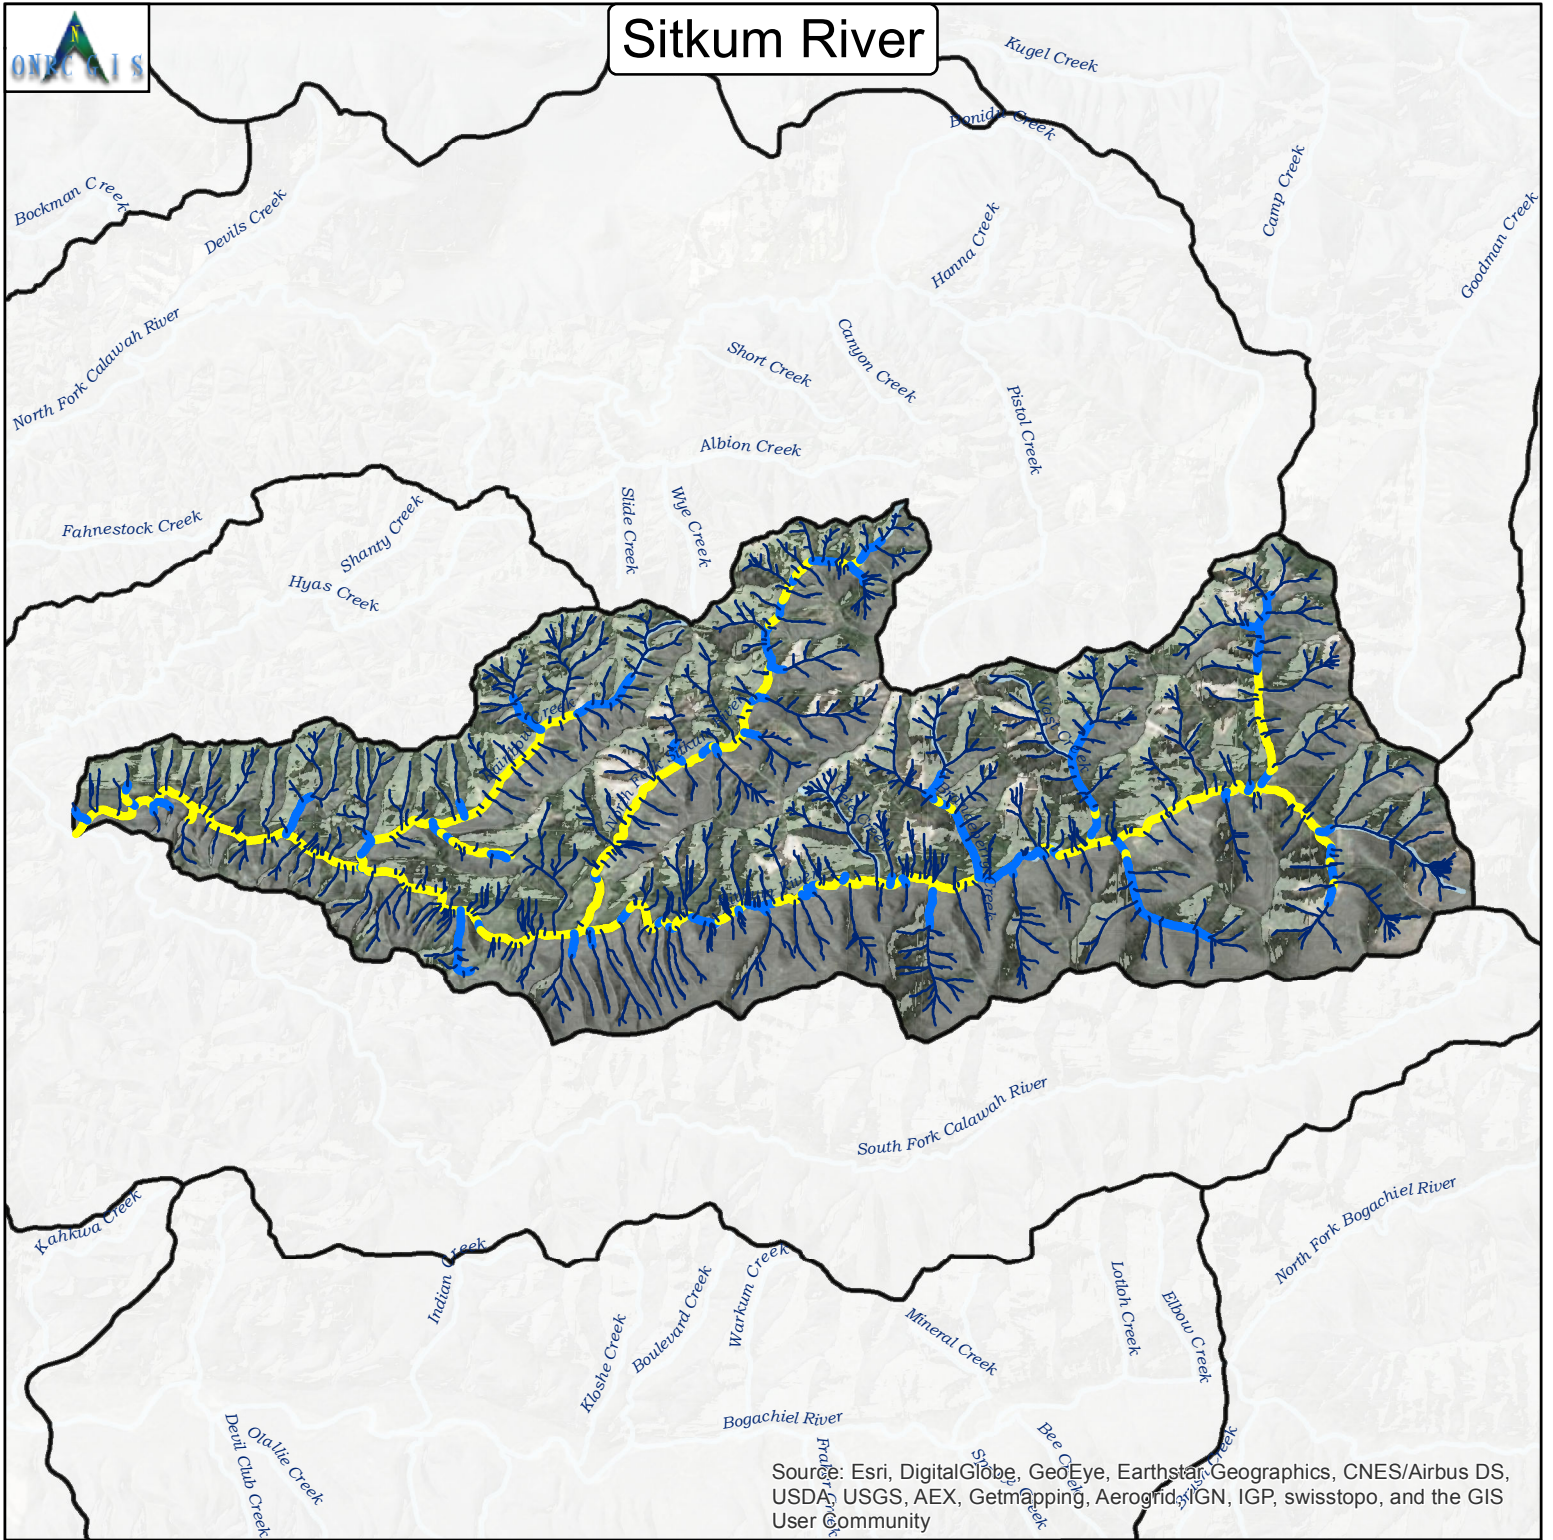

# Sitkum River

Source: Esri, DigitalGlobe, GeoEye, Earthstar, Geographics, CNES/Airbus DS, USDA, USGS, AEX, Getmapping, Aerogrid, IGN, IGP, swisstopo, and the GIS User Community

Maps By Keven Bennett  
UW | ONRC GIS  
11/18/2015

## Intrinsic Potential Scoring for Coho Winter Rearing Habitat

- 0
- > 0 to 0.35      Low
- > 0.35 to 0.75      Medium
- > 0.75 to 1.00      High

WSC | ONRC 2012

Source: Esri, DigitalGlobe, GeoEye, Earthstar, Geographics, CNES/Airbus DS, USDA, USGS, AEX,